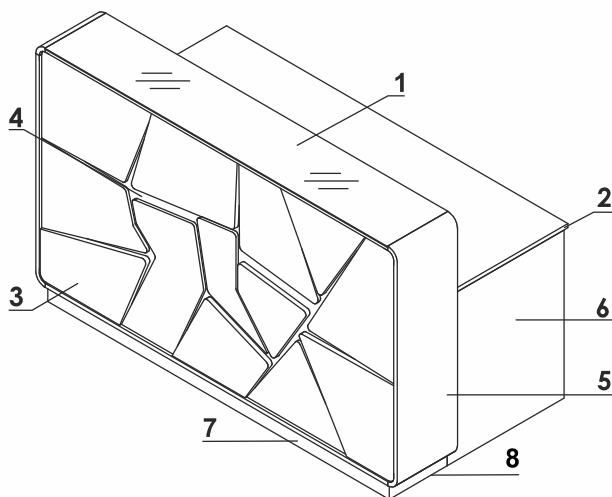

TECHNICAL SPECIFICATION

COLOURS

COUNTER TOP - GLASS

GLASS LACOBEL,
WHITE

BODY

67 WHITE PASTEL

FRONT - MDF

MDF LACQUERED,
GLOSS

1. **Glass top** - glass LACOBEL 4mm
2. **Work top** - MFC 28mm, PVC edge
3. **Front** - lacquered MDF (gloss) 12 - 16mm
4. **Light source** - RGBW LED, remote control
5. **Body** - MDF lacquered(gloss) 22mm
6. **Low side panel** - MFC 28mm, PVC edge
7. **Base**- laquered MFC - gloss
8. **Leveling** - 5mm range

ATTENTION - Possibility of ordering reception counter elements in other RAL colours. For more information please aks cusstomer service.

1. **Cable grommets** - Ø80

TECHNICAL SPECIFICATION

DIMENSIONS

W1 - 1800mm | W2 - 1700mm | W3 - 300mm | W4 - 600mm | W5 - 344mm | W6 - 360mm | W7 - 740mm

PRODUCT ILLUSTRATION	DIMENSIONS [mm]			INDEX SYMBOL						COMMENTS
	WIDTH	DEPTH	HEIGHT			kg	m3	pcs		

RECEPTION DESK

	1800	900	1100	LAS18		61.5	0.992	5		
--	------	-----	------	--------------	--	------	-------	---	--	--