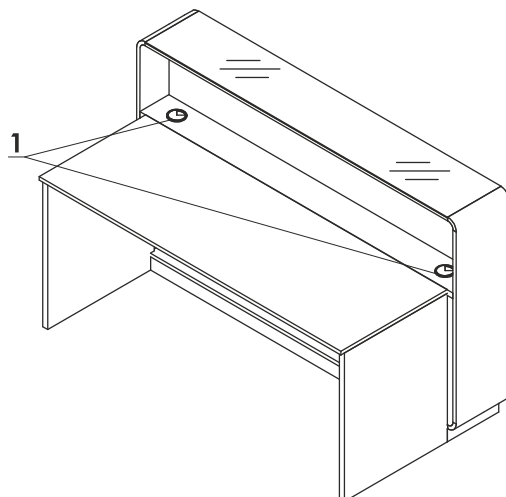

TECHNICAL SPECIFICATION

COLOURS

COUNTER TOP - GLASS

GLASS LACOBEL,
WHITE

BODY

67 WHITE PASTEL

FRONT - MDF

MDF LACQUERED,
GLOSS

1. **Glass top** - glass LACOBEL 4mm
2. **Work top** - MFC 28mm, PVC edge
3. **Front** - lacquered MDF (gloss) 12 - 16mm
4. **Light source** - RGBW LED, remote control
5. **Body** - MDF lacquered(gloss) 22mm
6. **Low side panel** - MFC 28mm, PVC edge
7. **Base**- laquered MFC - gloss
8. **Leveling** - 5mm range

ATTENTION - Possibility of ordering reception counter elements in other RAL colours. For more information please aks cusstomer service.

1. **Cable grommets** - Ø80

TECHNICAL SPECIFICATION

DIMENSIONS

W1 - 1800mm | W2 - 1700mm | W3 - 300mm | W4 - 600mm | W5 - 344mm | W6 - 360mm | W7 - 740mm

PRODUCT ILLUSTRATION	DIMENSIONS [mm]			INDEX SYMBOL						COMMENTS
	WIDTH	DEPTH	HEIGHT			kg	m3	pcs		

RECEPTION DESK

	1800	900	1100	LAS18		61.5	0.992	5		
--	------	-----	------	--------------	--	------	-------	---	--	--