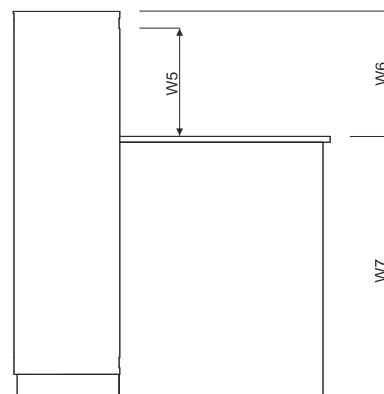

1. **Glass top** - glass LACOBEL 4mm
2. **Work top** - MFC 28mm, PVC edge
3. **Front** - lacquered MDF (gloss) 12 - 16mm
4. **Light source** - RGBW LED, remote control
5. **Body** - MDF lacquered(gloss) 22mm
6. **Low side panel** - MFC 28mm, PVC edge
7. **Base**- laquered MFC - gloss
8. **Leveling** - 5mm range

ATTENTION - Possibility of ordering reception counter elements in other RAL colours. For more information please aks cusstomer service.

1. **Cable grommets** - Ø80

TECHNICAL SPECIFICATION

DIMENSIONS

W1 - 1800mm | W2 - 1700mm | W3 - 300mm | W4 - 600mm | W5 - 344mm | W6 - 360mm | W7 - 740mm

PRODUCT ILLUSTRATION	DIMENSIONS [mm]			INDEX SYMBOL						COMMENTS
	WIDTH	DEPTH	HEIGHT			kg	m3	pcs		

RECEPTION DESK

	1800	900	1100	LAS18		61.5	0.992	5		
--	------	-----	------	--------------	--	------	-------	---	--	--