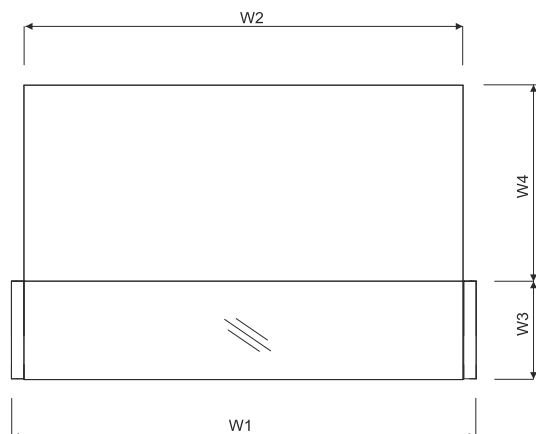

1. **Glass top** - glass LACOBEL 4mm
2. **Work top** - MFC 28mm, PVC edge
3. **Front** - lacquered MDF (gloss) 12 - 16mm
4. **Light source** - RGBW LED, remote control
5. **Body** - MDF lacquered(gloss) 22mm
6. **Low side panel** - MFC 28mm, PVC edge
7. **Base**- laquered MFC - gloss
8. **Leveling** - 5mm range

ATTENTION - Possibility of ordering reception counter elements in other RAL colours. For more information please aks cusstomer service.

1. **Cable grommets** - Ø80

TECHNICAL SPECIFICATION

DIMENSIONS

W1 - 1800mm | W2 - 1700mm | W3 - 300mm | W4 - 600mm | W5 - 344mm | W6 - 360mm | W7 - 740mm

PRODUCT ILLUSTRATION	DIMENSIONS [mm]			INDEX SYMBOL						COMMENTS
	WIDTH	DEPTH	HEIGHT			kg	m3	pcs		

RECEPTION DESK

	1800	900	1100	LAS18		61.5	0.992	5		
--	------	-----	------	--------------	--	------	-------	---	--	--