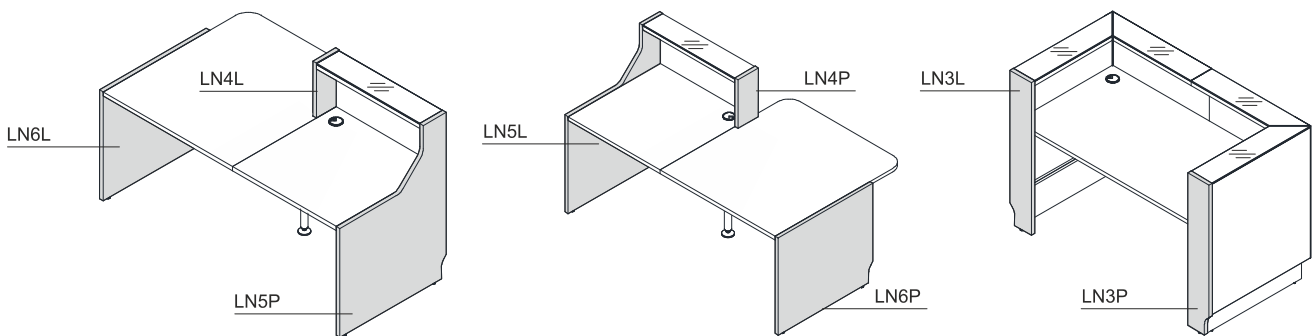

ENDING ELEMENTS APPLICATION