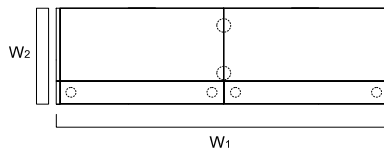

TECHNICAL SPECIFICATION

- 1. **Low side panel** - MFC 28mm, PVC edge
- 2. **Side panel linking low and high fronts** - MFC 28mm, PVC edge
- 3. **Cable grommets** - Ø80
- 4. **Supporting leg NE41**- required for connecting the tops
- 5. **High side panel** - MFC 28mm, PVC edge
- 6. **Option with additional charge** - working top with lowered monitor shelf - MFC 28mm, PVC edge
- 7. Light switch
- 8. **LMS05** - reception desk storage; order separately
- 9. **Shelf** - MFC 12mm, PVC edge
- 10. **Top** - MFC 12mm, PVC edge
- 11. **Body** - MFC 18mm, PVC edge
- 12. **Optional front with lock** - universal (left, right) - MFC 18mm, PVC edge; - ordered as separate element

RECEPTION DESKS SYSTEMS

⁰⁸ LN5P+LN12+LNB13+LN5L

INDEX SYMBOL	DIMENSIONS [mm]									COMMENTS
	W ₁	W ₂	D ₁	D ₂	H		kg	m ³	pcs	
⁰⁸ LIN08 ⁰⁸	856	824	-	-	1105		70.5	0.350	7	
¹² LIN13 ¹³	1256	824	-	-	1105		91.5	0.488	8	

LN5P+LN08+LN08+LNB15+LN5L

INDEX SYMBOL	DIMENSIONS [mm]									COMMENTS
	W ₁	W ₂	D ₁	D ₂	H		kg	m ³	pcs	
¹⁵ LIN15 ¹⁵	1656	824	-	-	1105		112.0	0.637	12	

LN5P+LN12+LNB13+NL41+LN12+LNB13+LN5L

INDEX SYMBOL	DIMENSIONS [mm]									COMMENTS
	W ₁	W ₂	D ₁	D ₂	H		kg	m ³	pcs	
¹³ LIN25 ¹³	2456	824	-	-	1105		151.0	0.963	13	