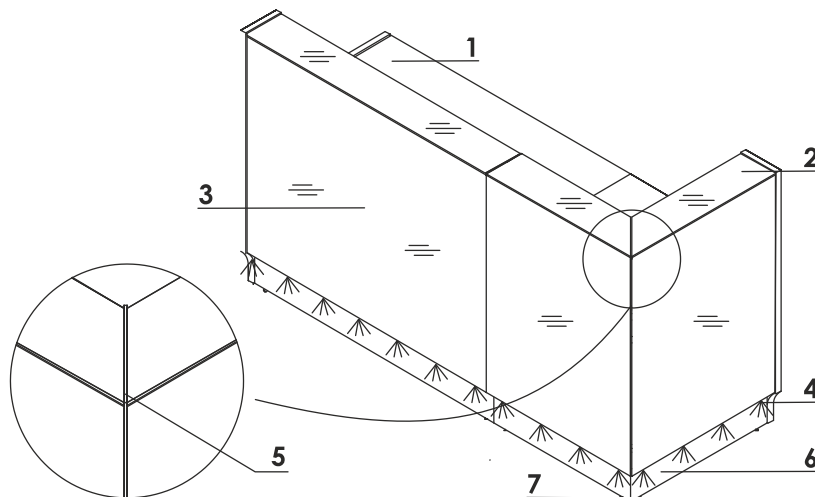

1. **Work top** - MFC 28mm, PVC edge
2. **Top** - tempered optiwhite glass, 8mm - painted on bottom side
3. **Front** - glass LACOBEL 4mm
4. **LED Lighting** - white
5. **Corner slate** - stainless steel 4mm
6. **Kick plate** - HPL - brushed aluminium
7. **Leveling** - 5mm range