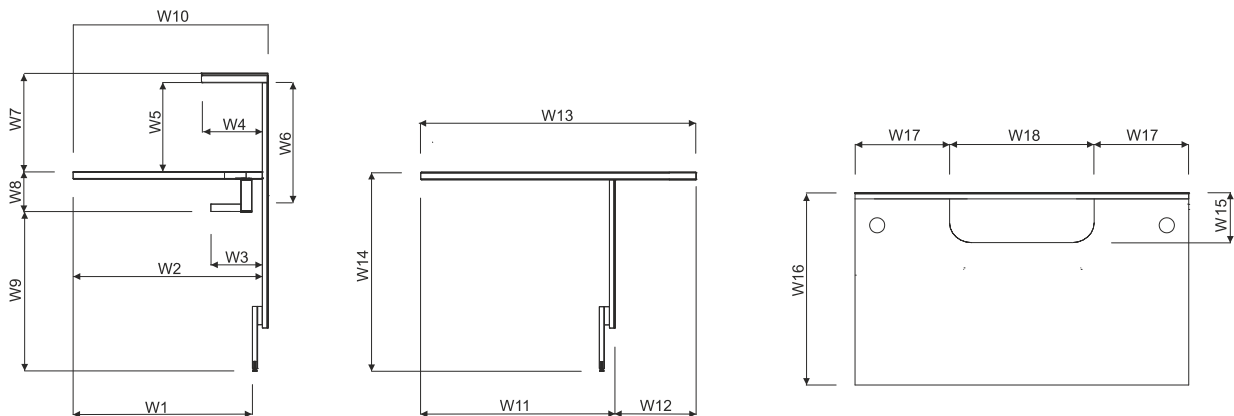

TECHNICAL SPECIFICATION

- 1. **Low side panel** - MFC 28mm, PVC edge
- 2. **Side panel linking low and high fronts** - MFC 28mm, PVC edge
- 3. **Cable grommets** - Ø80
- 4. **Supporting leg NE41**- required for connecting the tops
- 5. **High side panel** - MFC 28mm, PVC edge
- 6. **Option with additional charge** - working top with lowered monitor shelf - MFC 28mm, PVC edge
- 7. Light switch
- 8. **LMS05** - reception desk storage; order separately
- 9. **Shelf** - MFC 12mm, PVC edge
- 10. **Top** - MFC 12mm, PVC edge
- 11. **Body** - MFC 18mm, PVC edge
- 12. **Optional front with lock** - universal (left, right) - MFC 18mm, PVC edge; - ordered as separate element

ENDING ELEMENTS APPLICATION

DIMENSIONS

W1 - 763mm | W2 - 800mm | W3 - 200mm | W4 - 228mm | W5 - 329mm | W6 - 424mm | W7 - 365mm | W8 - 151mm | W9 - 589mm | W10 - 822mm | W11 - 822mm | W12 - 300mm | W13 - 1122mm | W14 - 740mm | W15 - 200mm | W16 - 800mm | W17 340/540mm | W18 - 520mm

RECEPTION DESKS SYSTEMS

⁰⁸ LN5P+LN12+LNB13+LN5L

INDEX SYMBOL	DIMENSIONS [mm]									COMMENTS
	W ₁	W ₂	D ₁	D ₂	H		kg	m ³	pcs	
⁰⁸ LIN08 ⁰⁸	856	824	-	-	1105		70.5	0.350	7	
¹² LIN13 ¹³	1256	824	-	-	1105		91.5	0.488	8	

LN5P+LN08+LN08+LNB15+LN5L

INDEX SYMBOL	DIMENSIONS [mm]									COMMENTS
	W ₁	W ₂	D ₁	D ₂	H		kg	m ³	pcs	
¹⁵ LIN15 ¹⁵	1656	824	-	-	1105		112.0	0.637	12	

LN5P+LN12+LNB13+NL41+LN12+LNB13+LN5L

INDEX SYMBOL	DIMENSIONS [mm]									COMMENTS
	W ₁	W ₂	D ₁	D ₂	H		kg	m ³	pcs	
¹³ LIN25 ¹³	2456	824	-	-	1105		151.0	0.963	13	