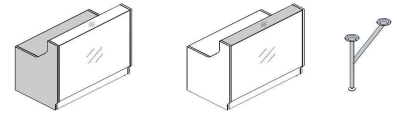

TECHNICAL SPECIFICATION

COLOURS

BODY ,COUNTER TOP, SUPPORTING LEG WHERE WORKTOPS CONNECT NL41

67 WHITE PASTEL   WHITE, TEMPERED GLASS   15 HIGH GLOSS WHITE

FRONT - GLASS

TAMBOUR STORAGE, STACK-ON WORKTOP STORAGE FOR RECEPTION DESK

1. **Work top** - MFC 28mm, PVC edge
2. **Top** - tempered optiwhite glass, 8mm - painted on bottom side
3. **Front** - glass LACOBEL 4mm
4. **LED Lighting** - white
5. **Corner slate** - stainless steel 4mm
6. **Kick plate** - HPL - brushed aluminium
7. **Leveling** - 5mm range