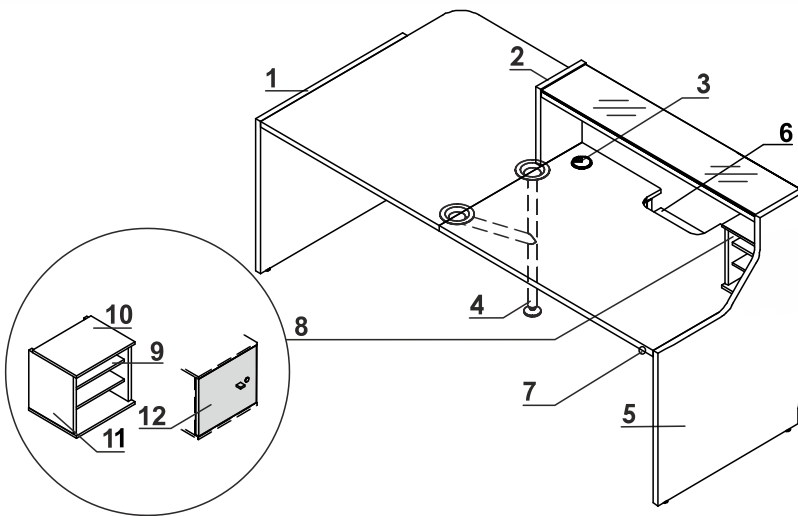

TECHNICAL SPECIFICATION

- 1. **Low side panel** - MFC 28mm, PVC edge
- 2. **Side panel linking low and high fronts** - MFC 28mm, PVC edge
- 3. **Cable grommets** - Ø80
- 4. **Supporting leg NE41**- required for connecting the tops
- 5. **High side panel** - MFC 28mm, PVC edge
- 6. **Option with additional charge** - working top with lowered monitor shelf - MFC 28mm, PVC edge
- 7. Light switch
- 8. **LMS05** - reception desk storage; order separately
- 9. **Shelf** - MFC 12mm, PVC edge
- 10. **Top** - MFC 12mm, PVC edge
- 11. **Body** - MFC 18mm, PVC edge
- 12. **Optional front with lock** - universal (left, right) - MFC 18mm, PVC edge; - ordered as separate element