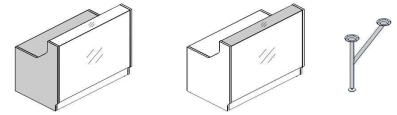

26 ALUMINUM SATINATO   SILVER, TEMPERED GLASS   15 HIGH GLOSS WHITE