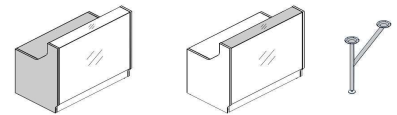

TECHNICAL SPECIFICATION

COLOURS

BODY ,COUNTER TOP, SUPPORTING LEG WHERE WORKTOPS CONNECT NL41

FRONT - GLASS

TAMBOUR STORAGE, STACK-ON WORKTOP STORAGE FOR RECEPTION DESK

1. **Work top** - MFC 28mm, PVC edge
2. **Top** - tempered optiwhite glass, 8mm - painted on bottom side
3. **Front** - glass LACOBEL 4mm
4. **LED Lighting** - white
5. **Corner slate** - stainless steel 4mm
6. **Kick plate** - HPL - brushed aluminium
7. **Leveling** - 5mm range