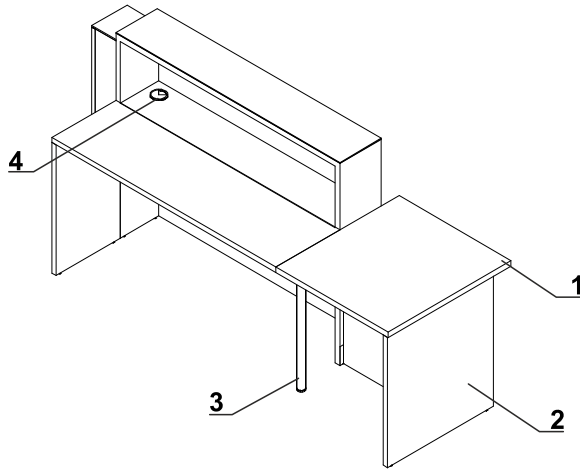

FRONT - PLEXIGLASS

PLEXIGLASS
WHITE

1. **Glass top** - glass LACOBEL 4mm
2. **Work top** - MFC 28mm, PVC edge
3. **Front** - powder coated steel and plexiglas
4. **Light source** - RGBW LED, remote control
5. **Low side panel** - MFC 28mm, PVC edge
6. **Kick plate** - HPL - brushed aluminium
7. **Body** - MFC 18mm+ HPL - mat
8. **Front** - MFC 28mm + HPL - mat 0,8mm, PVC edge
9. **Leveling** - 5mm range

TECHNICAL SPECIFICATION

- 1. **Work top** - MFC 28mm, PVC edge
- 2. **Low side panel** - MFC 28mm, PVC edge
- 3. **Supporting leg NE41**- required for connecting the tops
- 4. **Cable grommets** - Ø80

DIMENSIONS