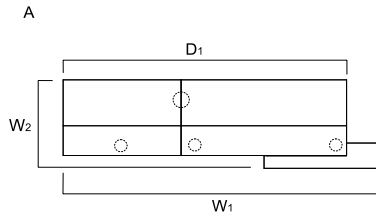

A: 2xLOG14K+LOG11B+LOG01L
B: LOG01P+2xLOG14K+LOG11B

INDEX SYMBOL		DIMENSIONS					[mm]						COMMENTS
A	B	W ₁	W ₂	D ₁	D ₂	H							
LOG16LG	LOG16PG	1700	1660	1140	1000	1105		121.5	1.301	7			

DESCRIPTION

NET WEIGHT

VOLUME

NUMBER OF PACKAGES

RECEPTION DESKS SYSTEMS

A: LOG10K+LOG14K+LOG11B+LOG01L
 B: LOG01P+LOG10K+LOG14K+LOG11B

INDEX SYMBOL		DIMENSIONS [mm]						⚖️	📦	📦		COMMENTS
A	B	W ₁	W ₂	D ₁	D ₂	H						
LOG18LG	LOG18PG	1700	1370	1140	600	1105	116.5	1.187	7			

A: LOG10K+NE41+LOG14K+LOG10B+LOG14B+LOG01L
 B: LOG01P+LOG14K+NE41+LOG10K+LOG14B+LOG10B

INDEX SYMBOL		DIMENSIONS [mm]						⚖️	📦	📦		COMMENTS
A	B	W ₁	W ₂	D ₁	D ₂	H						
LOG19LG	LOG19PG	2700	770	2400	-	1105	132.8	1.577	9			

A: 2xLOG14K+NE41+2xLOG14B+LOG01L
 B: LOG01P+2xLOG14K+NE41+2xLOG14B

INDEX SYMBOL		DIMENSIONS [mm]						⚖️	📦	📦		COMMENTS
A	B	W ₁	W ₂	D ₁	D ₂	H						
LOG20LG	LOG20PG	3100	770	2800	-	1105	137.8	1.809	9			

DESCRIPTION