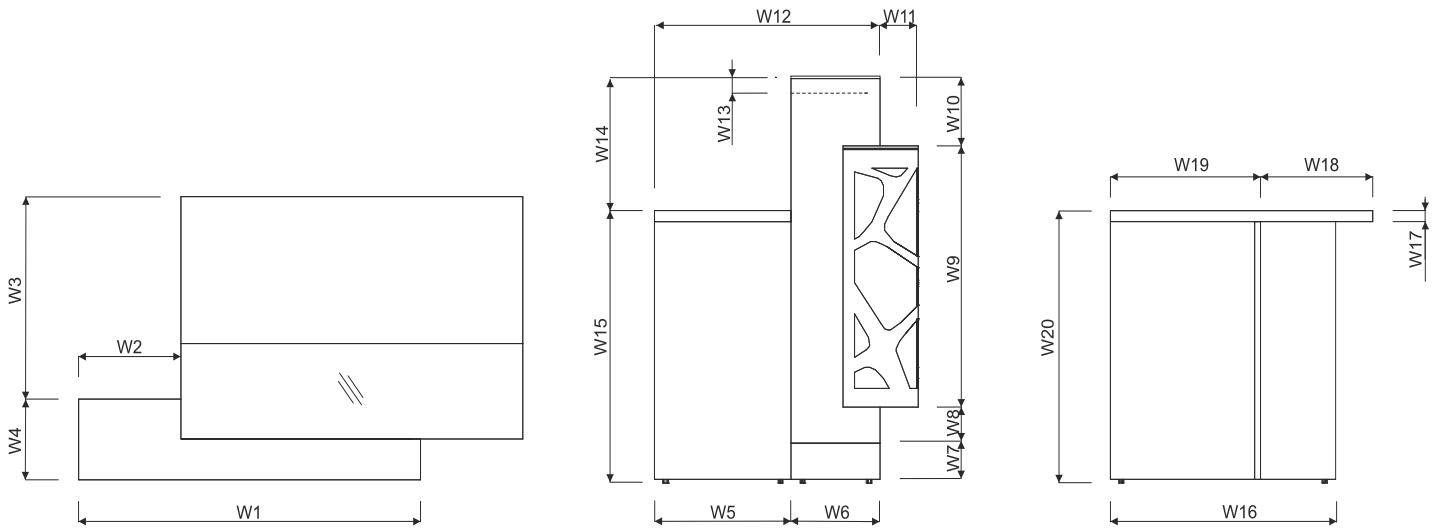

FRONT - PLEXIGLASS

PLEXIGLASS
WHITE

1. **Glass top** - glass LACOBEL 4mm
2. **Work top** - MFC 28mm, PVC edge
3. **Front** - powder coated steel and plexiglas
4. **Light source** - RGBW LED, remote control
5. **Low side panel** - MFC 28mm, PVC edge
6. **Kick plate** - HPL - brushed aluminium
7. **Body** - MFC 18mm+ HPL - mat
8. **Front** - MFC 28mm + HPL - mat 0,8mm, PVC edge
9. **Leveling** - 5mm range

TECHNICAL SPECIFICATION

- 1. **Work top** - MFC 28mm, PVC edge
- 2. **Low side panel** - MFC 28mm, PVC edge
- 3. **Supporting leg NE41**- required for connecting the tops
- 4. **Cable grommets** - Ø80

DIMENSIONS

RECEPTION DESKS SYSTEMS

LOG14K+LOG14B

INDEX SYMBOL	DIMENSIONS [mm]						⚖️	📦	📦		COMMENTS
	W ₁	W ₂	D ₁	D ₂	H						
LOG10G	1000	660	-	-	1105		50.0	0.582	2		
LOG14G	1400	660	-	-	1105		55.0	0.815	2		

A: LOG10K+LOG10B+LOG01L
B: LOG10K+LOG10B+LOG01P

INDEX SYMBOL		DIMENSIONS [mm]						⚖️	📦	📦		COMMENTS
A	B	W ₁	W ₂	D ₁	D ₂	H						
LOG11LG	LOG11PG	1300	770	1000	660	1105		76.5	0.745	6		

A: LOG14K+LOG14B+LOG01L
B: LOG14K+LOG14B+LOG01P

INDEX SYMBOL		DIMENSIONS [mm]						⚖️	📦	📦		COMMENTS
A	B	W ₁	W ₂	D ₁	D ₂	H						
LOG12LG	LOG12PG	1700	770	1400	660	1105		81.5	0.978	6		