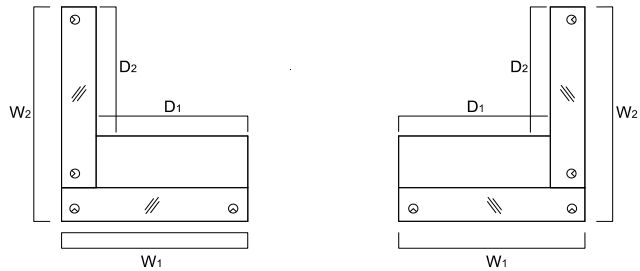

RECEPTION DESKS SYSTEMS

2xLOG10K+2xLOG14K+2xLOG11B+2xNE41+LOG07+LOG01L+LOG01P

INDEX SYMBOL	DIMENSIONS					[mm]	⚖️	📦	📦		COMMENTS			
	W₁	W₂	D₁	D₂	H							kg	m³	pcs
LOG24G	4100	1370	-	-	1105		247.6	2.440	17					

2xLOG14K+LOG11B

INDEX SYMBOL	DIMENSIONS					[mm]	⚖️	📦	📦		COMMENTS			
	W₁	W₂	D₁	D₂	H							kg	m³	pcs
LOG15	1400	1660	-	-	1105		95.0	1.138	3					

LOG10K+LOG14K+LOG11B

INDEX SYMBOL	DIMENSIONS					[mm]	⚖️	📦	📦		COMMENTS			
	W₁	W₂	D₁	D₂	H							kg	m³	pcs
LOG17	1400	1260	-	-	1105		90.0	1.024	3					

DESCRIPTION

⚖️ NET WEIGHT

📦 VOLUME

📦 NUMBER OF PACKAGES