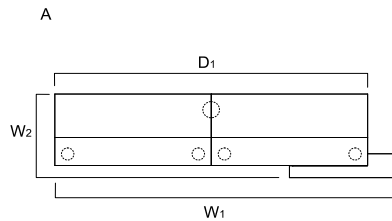

A: 2xLOG14K+LOG11B+LOG01L
B: LOG01P+2xLOG14K+LOG11B

INDEX SYMBOL		DIMENSIONS					[mm]						COMMENTS
A	B	W ₁	W ₂	D ₁	D ₂	H							
LOG16LG	LOG16PG	1700	1660	1140	1000	1105		121.5	1.301	7			

DESCRIPTION

NET WEIGHT

VOLUME

NUMBER OF PACKAGES

RECEPTION DESKS SYSTEMS

A: LOG10K+LOG14K+LOG11B+LOG01L
 B: LOG01P+LOG10K+LOG14K+LOG11B

INDEX SYMBOL		DIMENSIONS [mm]						⚖️	📦	📦		COMMENTS
A	B	W ₁	W ₂	D ₁	D ₂	H						
LOG18LG	LOG18PG	1700	1370	1140	600	1105	116.5	1.187	7			

A: LOG10K+NE41+LOG14K+LOG10B+LOG14B+LOG01L
 B: LOG01P+LOG14K+NE41+LOG10K+LOG14B+LOG10B

INDEX SYMBOL		DIMENSIONS [mm]						⚖️	📦	📦		COMMENTS
A	B	W ₁	W ₂	D ₁	D ₂	H						
LOG19LG	LOG19PG	2700	770	2400	-	1105	132.8	1.577	9			

A: 2xLOG14K+NE41+2xLOG14B+LOG01L
 B: LOG01P+2xLOG14K+NE41+2xLOG14B

INDEX SYMBOL		DIMENSIONS [mm]						⚖️	📦	📦		COMMENTS
A	B	W ₁	W ₂	D ₁	D ₂	H						
LOG20LG	LOG20PG	3100	770	2800	-	1105	137.8	1.809	9			

DESCRIPTION