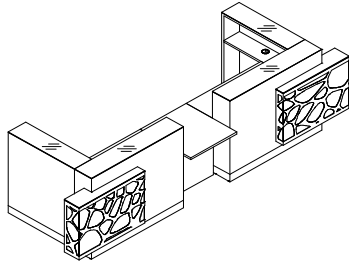

A

B

A: LOG10K+2xLOG14K+LOG11B+LOG14B+NE41+LOG01L
 B: LOG01P+2xLOG14K+NE41+LOG14B+LOG11B+LOG10K

INDEX SYMBOL		DIMENSIONS [mm]										COMMENTS
A	B	W ₁	W ₂	D ₁	D ₂	H						
LOG22LG	LOG22PG	3100	1370	2540	600	1105		172.8	2.018	10		

2xLOG10K+2xLOG14K+2xLOG11B+NE41+LOG01L+LOG01P

INDEX SYMBOL		DIMENSIONS [mm]										COMMENTS
		W ₁	W ₂	D ₁	D ₂	H						
LOG23G		3400	1370	2280	600	1105		234.3	2.390	15		

DESCRIPTION

NET WEIGHT

VOLUME

NUMBER OF PACKAGES

RECEPTION DESKS SYSTEMS

2xLOG10K+2xLOG14K+2xLOG11B+2xNE41+LOG07+LOG01L+LOG01P

INDEX SYMBOL	DIMENSIONS					[mm]	⚖️	📦	📦		COMMENTS
	W ₁	W ₂	D ₁	D ₂	H						
LOG24G	4100	1370	-	-	1105		247.6	2.440	17		

2xLOG14K+LOG11B

INDEX SYMBOL	DIMENSIONS					[mm]	⚖️	📦	📦		COMMENTS
	W ₁	W ₂	D ₁	D ₂	H						
LOG15	1400	1660	-	-	1105		95.0	1.138	3		

LOG10K+LOG14K+LOG11B

INDEX SYMBOL	DIMENSIONS					[mm]	⚖️	📦	📦		COMMENTS
	W ₁	W ₂	D ₁	D ₂	H						
LOG17	1400	1260	-	-	1105		90.0	1.024	3		