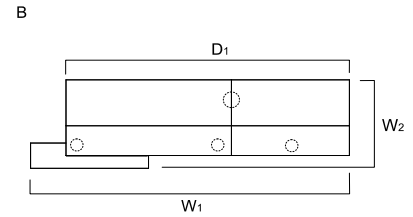

A: 2xLOG14K+LOG11B+LOG01L
B: LOG01P+2xLOG14K+LOG11B

INDEX SYMBOL		DIMENSIONS					[mm]						COMMENTS
A	B	W ₁	W ₂	D ₁	D ₂	H							
LOG16LG	LOG16PG	1700	1660	1140	1000	1105		121.5	1.301	7			

DESCRIPTION

NET WEIGHT

VOLUME

NUMBER OF PACKAGES

RECEPTION DESKS SYSTEMS

A: LOG10K+LOG14K+LOG11B+LOG01L
 B: LOG01P+LOG10K+LOG14K+LOG11B

INDEX SYMBOL		DIMENSIONS [mm]						⚖️	📦	📦		COMMENTS
A	B	W ₁	W ₂	D ₁	D ₂	H						
LOG18LG	LOG18PG	1700	1370	1140	600	1105	116.5	1.187	7			

A: LOG10K+NE41+LOG14K+LOG10B+LOG14B+LOG01L
 B: LOG01P+LOG14K+NE41+LOG10K+LOG14B+LOG10B

INDEX SYMBOL		DIMENSIONS [mm]						⚖️	📦	📦		COMMENTS
A	B	W ₁	W ₂	D ₁	D ₂	H						
LOG19LG	LOG19PG	2700	770	2400	-	1105	132.8	1.577	9			

A: 2xLOG14K+NE41+2xLOG14B+LOG01L
 B: LOG01P+2xLOG14K+NE41+2xLOG14B

INDEX SYMBOL		DIMENSIONS [mm]						⚖️	📦	📦		COMMENTS
A	B	W ₁	W ₂	D ₁	D ₂	H						
LOG20LG	LOG20PG	3100	770	2800	-	1105	137.8	1.809	9			

DESCRIPTION