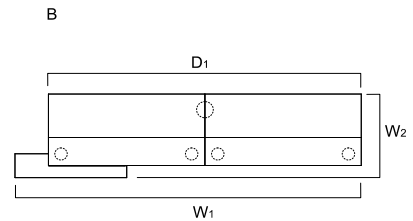

A: 2xLOG14K+LOG11B+LOG01L
B: LOG01P+2xLOG14K+LOG11B

INDEX SYMBOL		DIMENSIONS					[mm]						COMMENTS
A	B	W ₁	W ₂	D ₁	D ₂	H							
LOG16LG	LOG16PG	1700	1660	1140	1000	1105		121.5	1.301	7			

DESCRIPTION

NET WEIGHT

VOLUME

NUMBER OF PACKAGES

RECEPTION DESKS SYSTEMS

A: LOG10K+LOG14K+LOG11B+LOG01L
 B: LOG01P+LOG10K+LOG14K+LOG11B

INDEX SYMBOL		DIMENSIONS [mm]						⚖️	📦	📦		COMMENTS
A	B	W ₁	W ₂	D ₁	D ₂	H						
LOG18LG	LOG18PG	1700	1370	1140	600	1105	116.5	1.187	7			

A: LOG10K+NE41+LOG14K+LOG10B+LOG14B+LOG01L
 B: LOG01P+LOG14K+NE41+LOG10K+LOG14B+LOG10B

INDEX SYMBOL		DIMENSIONS [mm]						⚖️	📦	📦		COMMENTS
A	B	W ₁	W ₂	D ₁	D ₂	H						
LOG19LG	LOG19PG	2700	770	2400	-	1105	132.8	1.577	9			

A: 2xLOG14K+NE41+2xLOG14B+LOG01L
 B: LOG01P+2xLOG14K+NE41+2xLOG14B

INDEX SYMBOL		DIMENSIONS [mm]						⚖️	📦	📦		COMMENTS
A	B	W ₁	W ₂	D ₁	D ₂	H						
LOG20LG	LOG20PG	3100	770	2800	-	1105	137.8	1.809	9			

DESCRIPTION