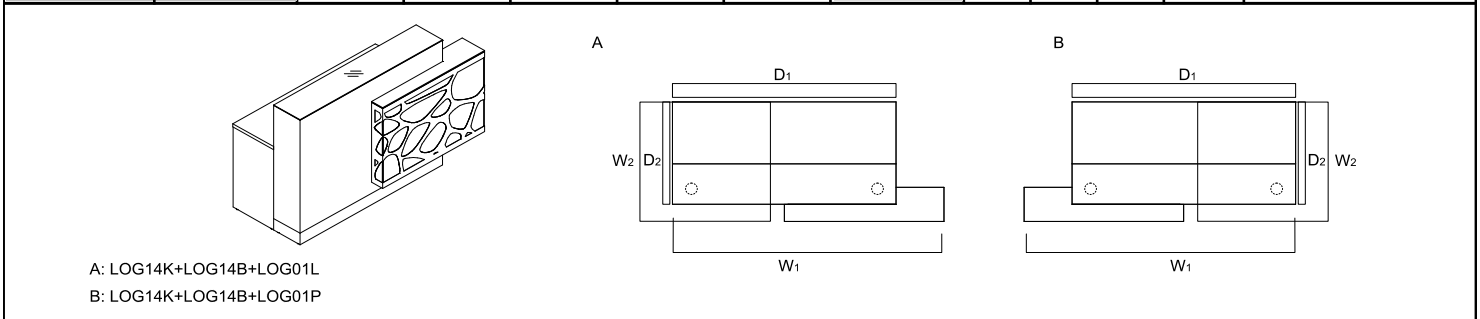

RECEPTION DESKS SYSTEMS

LOG14K+LOG14B

INDEX SYMBOL	DIMENSIONS [mm]						⚖️	📦	📦		COMMENTS
	W ₁	W ₂	D ₁	D ₂	H						
LOG10G	1000	660	-	-	1105		50.0	0.582	2		
LOG14G	1400	660	-	-	1105		55.0	0.815	2		

A: LOG10K+LOG10B+LOG01L
B: LOG10K+LOG10B+LOG01P

INDEX SYMBOL		DIMENSIONS [mm]						⚖️	📦	📦		COMMENTS
A	B	W ₁	W ₂	D ₁	D ₂	H						
LOG11LG	LOG11PG	1300	770	1000	660	1105		76.5	0.745	6		

A: LOG14K+LOG14B+LOG01L
B: LOG14K+LOG14B+LOG01P

INDEX SYMBOL		DIMENSIONS [mm]						⚖️	📦	📦		COMMENTS
A	B	W ₁	W ₂	D ₁	D ₂	H						
LOG12LG	LOG12PG	1700	770	1400	660	1105		81.5	0.978	6		