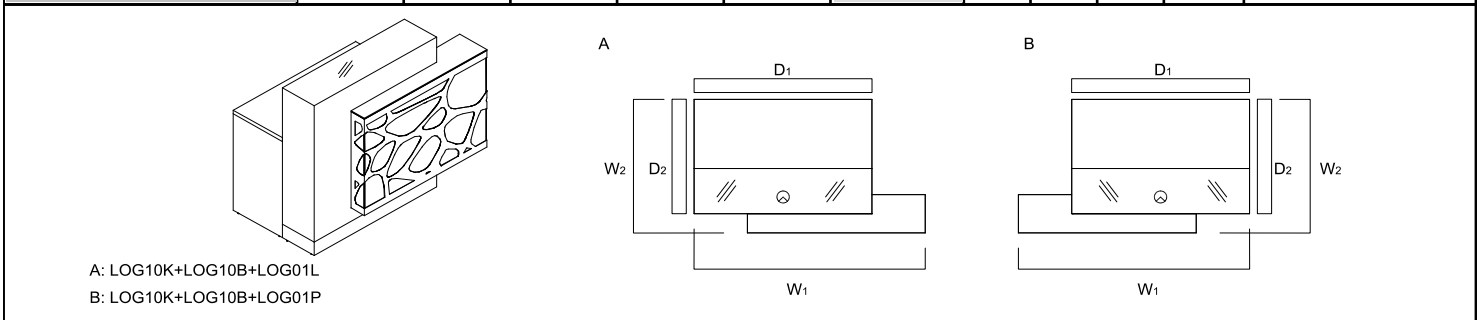

A: LOG10K+LOG10B+LOG01L
B: LOG10K+LOG10B+LOG01P

INDEX SYMBOL		DIMENSIONS [mm]						⚖️	📦	📦		COMMENTS			
A	B	W₁	W₂	D₁	D₂	H							kg	m³	pcs
LOG11LG	LOG11PG	1300	770	1000	660	1105		76.5	0.745	6