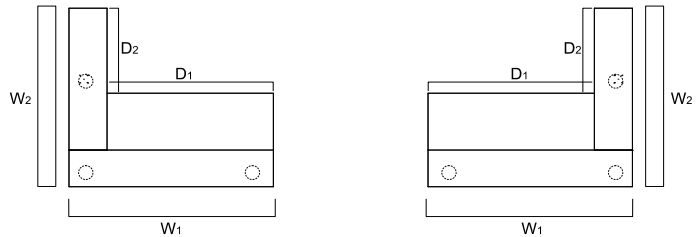

2xLOG10K+2xLOG14K+2xLOG11B+NE41+LOG01L+LOG01P

INDEX SYMBOL		DIMENSIONS [mm]										COMMENTS
		W ₁	W ₂	D ₁	D ₂	H						
LOG23G		3400	1370	2280	600	1105		234.3	2.390	15		

DESCRIPTION

NET WEIGHT

VOLUME

NUMBER OF PACKAGES

RECEPTION DESKS SYSTEMS

2xLOG10K+2xLOG14K+2xLOG11B+2xNE41+LOG07+LOG01L+LOG01P

INDEX SYMBOL	DIMENSIONS					[mm]	⚖️	📦	📦		COMMENTS
	W ₁	W ₂	D ₁	D ₂	H						
LOG24G	4100	1370	-	-	1105		247.6	2.440	17		

2xLOG14K+LOG11B

INDEX SYMBOL	DIMENSIONS					[mm]	⚖️	📦	📦		COMMENTS
	W ₁	W ₂	D ₁	D ₂	H						
LOG15	1400	1660	-	-	1105		95.0	1.138	3		

LOG10K+LOG14K+LOG11B

INDEX SYMBOL	DIMENSIONS					[mm]	⚖️	📦	📦		COMMENTS
	W ₁	W ₂	D ₁	D ₂	H						
LOG17	1400	1260	-	-	1105		90.0	1.024	3		