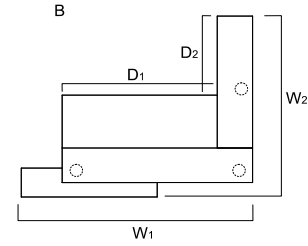

A: LOG07+NE41+LOG14K+LOG14B+LOG01L
B: LOG01P+LOG14K+LOG14B+NE41+LOG07

INDEX SYMBOL		DIMENSIONS					[mm]						COMMENTS
A	B	W ₁	W ₂	D ₁	D ₂	H							
LOG14PLG	LOG14PPG	2400	770	2100	-	1105		94.8	1.027	8			

A: 2xLOG14K+LOG11B+LOG01L
B: LOG01P+2xLOG14K+LOG11B

INDEX SYMBOL		DIMENSIONS					[mm]						COMMENTS
A	B	W ₁	W ₂	D ₁	D ₂	H							
LOG16LG	LOG16PG	1700	1660	1140	1000	1105		121.5	1.301	7			

DESCRIPTION

NET WEIGHT

VOLUME

NUMBER OF PACKAGES

RECEPTION DESKS SYSTEMS

A: LOG10K+LOG14K+LOG11B+LOG01L
 B: LOG01P+LOG10K+LOG14K+LOG11B

INDEX SYMBOL		DIMENSIONS [mm]						⚖️	📦	📦		COMMENTS
A	B	W ₁	W ₂	D ₁	D ₂	H						
LOG18LG	LOG18PG	1700	1370	1140	600	1105	116.5	1.187	7			

A: LOG10K+NE41+LOG14K+LOG10B+LOG14B+LOG01L
 B: LOG01P+LOG14K+NE41+LOG10K+LOG14B+LOG10B

INDEX SYMBOL		DIMENSIONS [mm]						⚖️	📦	📦		COMMENTS
A	B	W ₁	W ₂	D ₁	D ₂	H						
LOG19LG	LOG19PG	2700	770	2400	-	1105	132.8	1.577	9			