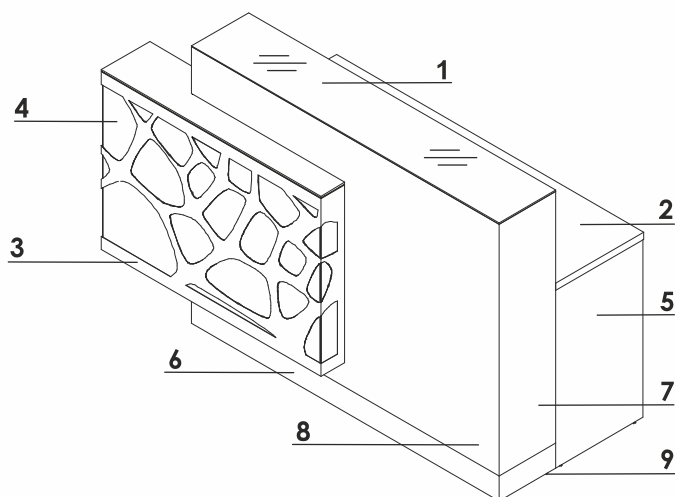

FRONT - PLEXIGLASS

PLEXIGLASS
WHITE

1. **Glass top** - glass LACOBEL 4mm
2. **Work top** - MFC 28mm, PVC edge
3. **Front** - powder coated steel and plexiglas
4. **Light source** - RGBW LED, remote control
5. **Low side panel** - MFC 28mm, PVC edge
6. **Kick plate** - HPL - brushed aluminium
7. **Body** - MFC 18mm+ HPL - mat
8. **Front** - MFC 28mm + HPL - mat 0,8mm, PVC edge
9. **Leveling** - 5mm range

TECHNICAL SPECIFICATION

- 1. **Work top** - MFC 28mm, PVC edge
- 2. **Low side panel** - MFC 28mm, PVC edge
- 3. **Supporting leg NE41**- required for connecting the tops
- 4. **Cable grommets** - Ø80

DIMENSIONS