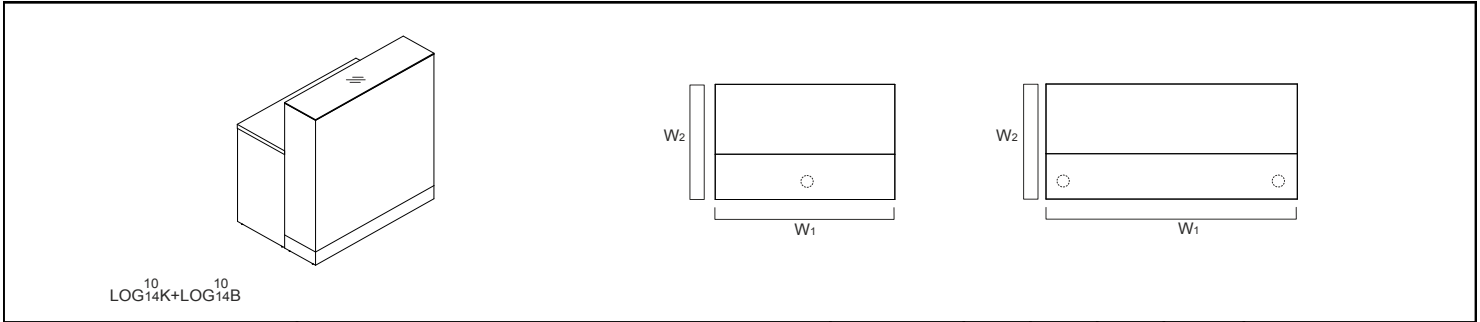

RECEPTION DESKS SYSTEMS

LOG14K+LOG14B

INDEX SYMBOL	DIMENSIONS [mm]						⚖️	📦	📦		COMMENTS			
	W₁	W₂	D₁	D₂	H							kg	m³	pcs
LOG10G	1000	660	-	-	1105		50.0	0.582	2					
LOG14G	1400	660	-	-	1105		55.0	0.815	2