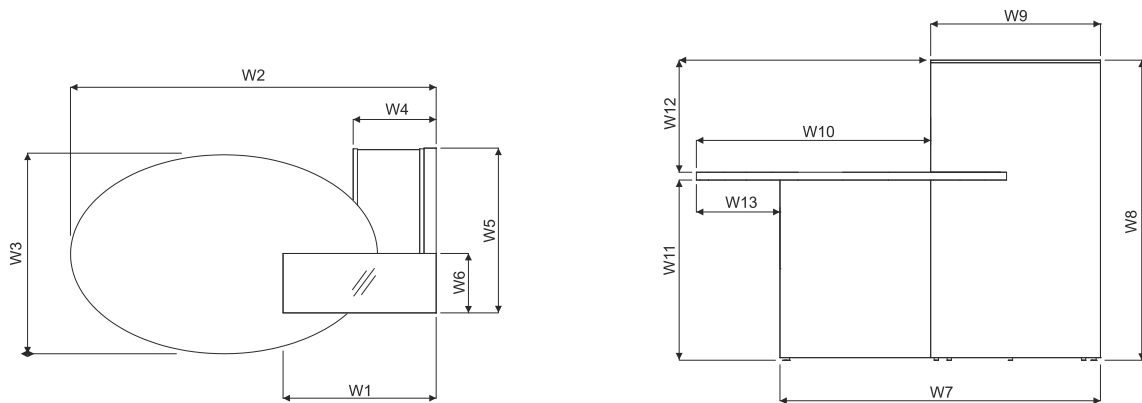

TECHNICAL SPECIFICATION

COLOURS

FRONT

34 CHESTNUT

64 COCOA

BODY

67 WHITE PASTEL

- 1. **Top** - tempered frosted glass 8mm
- 2. **Front** - MFC 52mm
- 3. **Work top** - MFC 28mm, PVC edge
- 4. **Body** - MFC 28mm, PVC edge
- 5. **Body** - MFC 18mm, PVC edge
- 6. **Dividing storage** - MFC 18mm, PVC edge
- 7. **Leveling** - 10mm range

DIMENSIONS

W1 - 650mm | W2 - 1548mm | W3 - 850mm | W4 - 352mm | W5 - 695mm | W6 - 250mm | W7 - 1230mm | W8 - 1150mm | W9 - 650mm | W10 - 900mm | W11 - 692mm | W12 - 430mm | W13 - 320mm

PRODUCT ILLUSTRATION	DIMENSIONS [mm]			INDEX SYMBOL						COMMENTS
	WIDTH	DEPTH	HEIGHT			kg	m3	pcs		

OVO RECEPTION DESK

	1550	870	1150	LOP10		88.8	0.240	3		
	1550	870	1150	LOL10		88.5	0.236	3		