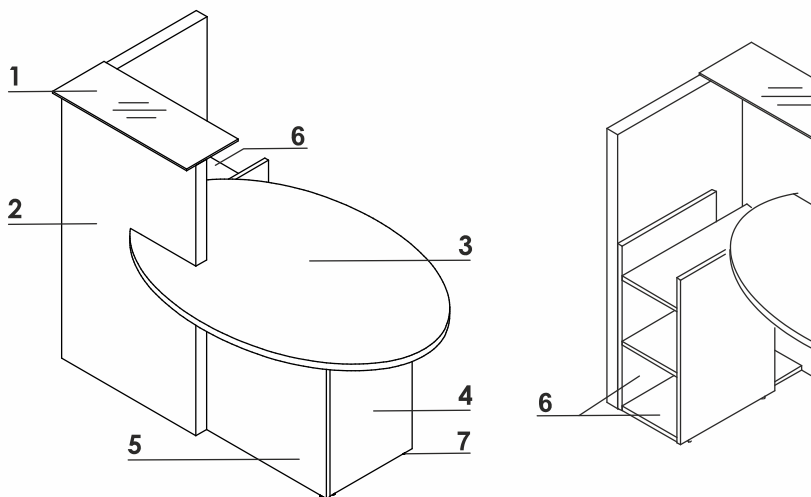

TECHNICAL SPECIFICATION

COLOURS

FRONT

34 CHESTNUT

64 COCOA

BODY

67 WHITE PASTEL

- 1. **Top** - tempered frosted glass 8mm
- 2. **Front** - MFC 52mm
- 3. **Work top** - MFC 28mm, PVC edge
- 4. **Body** - MFC 28mm, PVC edge
- 5. **Body** - MFC 18mm, PVC edge
- 6. **Dividing storage** - MFC 18mm, PVC edge
- 7. **Leveling** - 10mm range

DIMENSIONS

W1 - 650mm | W2 - 1548mm | W3 - 850mm | W4 - 352mm | W5 - 695mm | W6 - 250mm | W7 - 1230mm | W8 - 1150mm | W9 - 650mm | W10 - 900mm | W11 - 692mm | W12 - 430mm | W13 - 320mm

PRODUCT ILLUSTRATION	DIMENSIONS [mm]			INDEX SYMBOL						COMMENTS
	WIDTH	DEPTH	HEIGHT			kg	m3	pcs		

OVO RECEPTION DESK

	1550	870	1150	LOP10		88.8	0.240	3		
	1550	870	1150	LOL10		88.5	0.236	3		