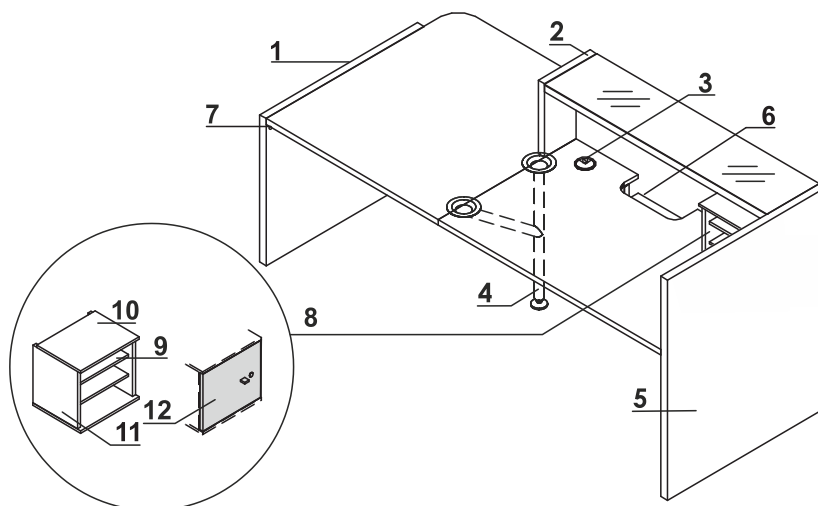

1. **Low side panel** -HPL high gloss - 38mm
2. **Side panel linking low and heigh fronts** - HPL high gloss - 38mm
3. **Cable grommets** - Ø80mm
4. **Supporting leg NE41**- required for connecting the tops
5. **High side panel** - HPL high gloss - 38mm
6. **Option with additional charge** - working top with lowered monitor shelf - MFC 28mm, PVC edge
7. Light switch
8. **LMS05** - reception desk storage; order separately
9. **Shelf** - MFC 18mm, PVC edge
10. **Top** - MFC 12mm, PVC edge
11. **Body** - MFC 18mm, PVC edge
12. **Optional front with lock** - universal (left, right) - MFC 18mm, PVC edge; - ordered as separate element