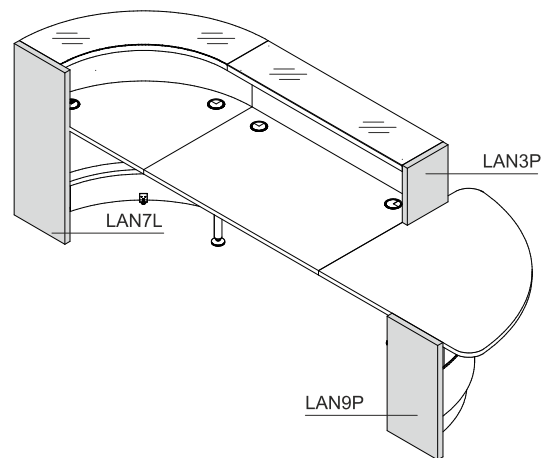

TECHNICAL SPECIFICATION
ENDING ELEMENTS APPLICATION