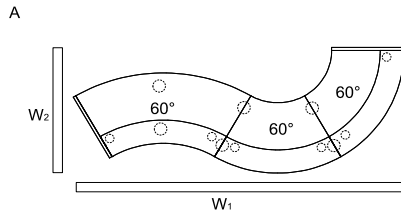

RECEPTION DESKS SYSTEMS