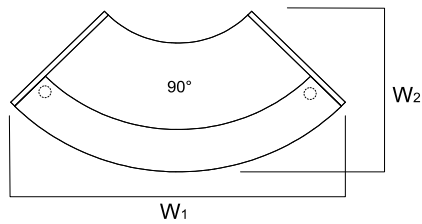

LAD10+LAP10+LAV90L+NL41+LAV90L+LAL10+LAD10

INDEX SYMBOL	DIMENSIONS					[mm]	⚖️	📦	📦		COMMENTS
	W ₁	W ₂	D ₁	D ₂	H						
LAV61L	3202	1919	-	-	1105		328.0	2.909	17		

DESCRIPTION

⚖️ NET WEIGHT

📦 VOLUME

📦 NUMBER OF PACKAGES

RECEPTION DESKS SYSTEMS

2xLAV70L+2xLAV64L+3xNL41+LAN7P+LAN8L

INDEX SYMBOL	DIMENSIONS [mm]									COMMENTS
	W ₁	W ₂	D ₁	D ₂	H		kg	m ³	pcs	
LAV04L	3202	3006	-	-	1105		250.0	2.312	23	

LAN1P+LAV90L+LAN2L

INDEX SYMBOL	DIMENSIONS [mm]									COMMENTS
	W ₁	W ₂	D ₁	D ₂	H		kg	m ³	pcs	
LAV53L	2317	1145	-	-	1105		160.5	1.150	8	