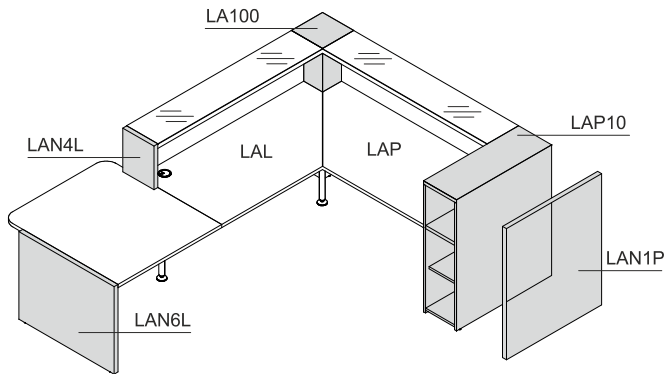

TECHNICAL SPECIFICATION
ENDING ELEMENTS APPLICATION