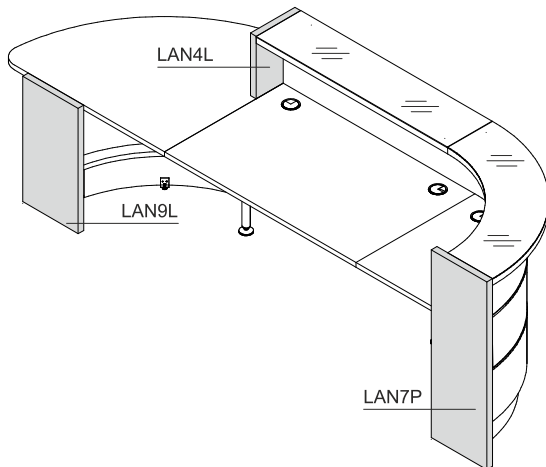

TECHNICAL SPECIFICATION
ENDING ELEMENTS APPLICATION