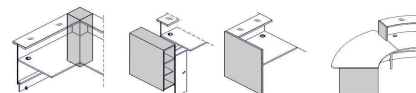

TECHNICAL SPECIFICATION

COLOURS

COUNTER TOP, WORKTOP

FRONT HPL

INTERIOR

HPL ELEMENTS STRUCTURE

FRONT LAD10

SUPPORTING LEG WHERE WORKTOPS CONNECT NL41

STACK-ON WORKTOP STORAGE FOR RECEPTION DESK