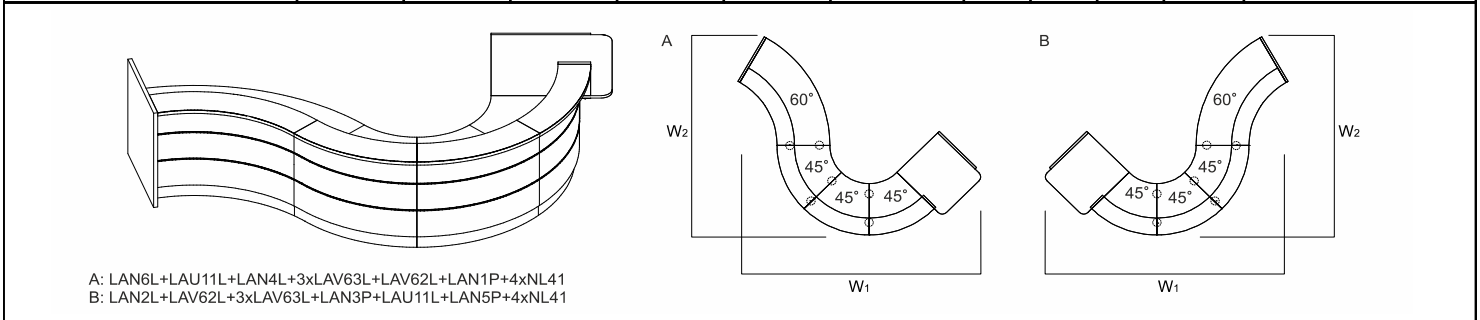

INDEX SYMBOL		DIMENSIONS [mm]						kg	m3	pcs	COMMENTS
A	B	W₁	W₂	D₁	D₂	H					
LAV163L	LAV164L	4080	3540	-	-	1105	0.0	0.000	0