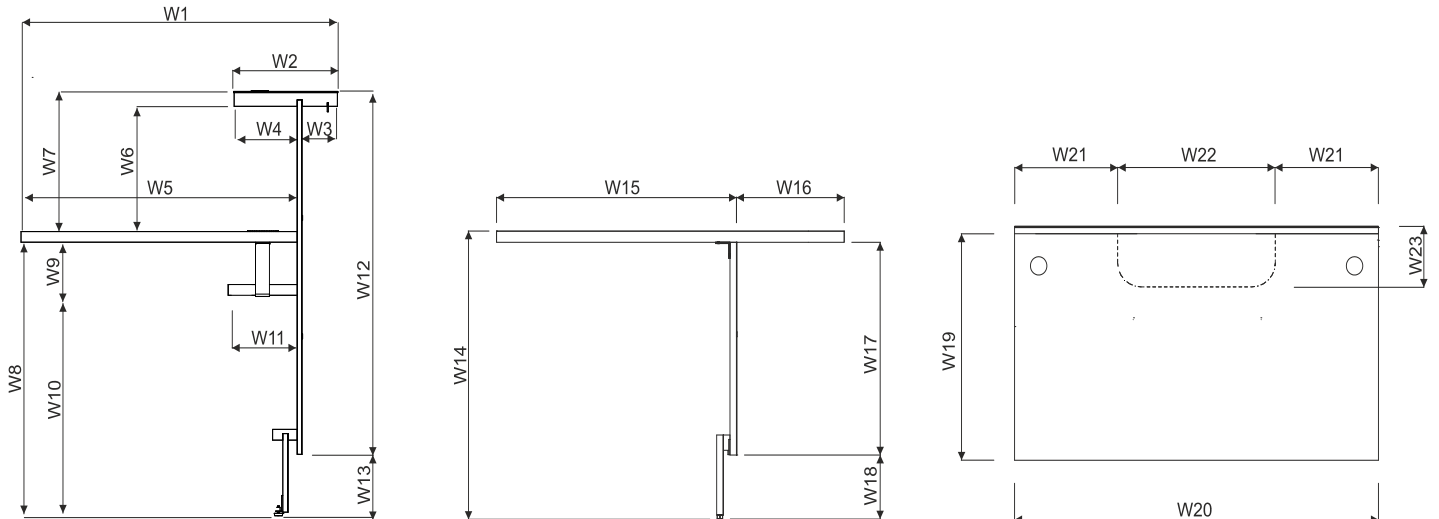

DIMENSIONS

W1 - 916mm | W2 - 300mm | W3 - 103mm | W4 - 183mm | W5 - 800mm | W6 - 324mm | W7 - 364mm | W8 - 712mm | W9 - 138mm | W10 - 574mm |
W11 - 200mm | W12 - 944mm | W13 - 150mm | W14 - 740mm | W15 - 814mm | W16 - 300mm | W17 - 580mm | W18 - 160mm | W19 - 800mm | W20 -
1290/1590/2290mm | W21 - 385/535/885mm | W22 - 520mm | W23 - 200mm