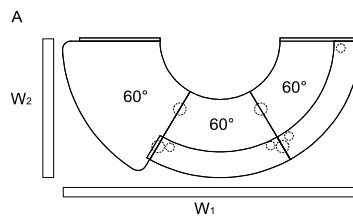

A: LAN1P+LAV62L+NL41+LAV64L+NL41+LAV64L+LAN2L
B: LAN1P+LAV64L+NL41+LAV64L+NL41+LAV62L+LAN2L

INDEX SYMBOL	DIMENSIONS [mm]						kg	m3	pcs	COMMENTS
	W₁	W₂	D₁	D₂	H					
A LAV06L	4199	1629	-	-	1105		269.5	2.345	20	
B LAV07L	4199	1629	-	-	1105		269.5	2.345	20