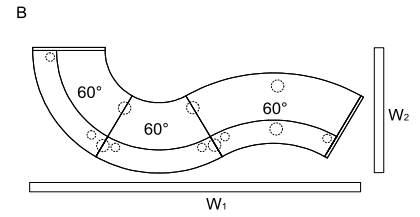

RECEPTION DESKS SYSTEMS