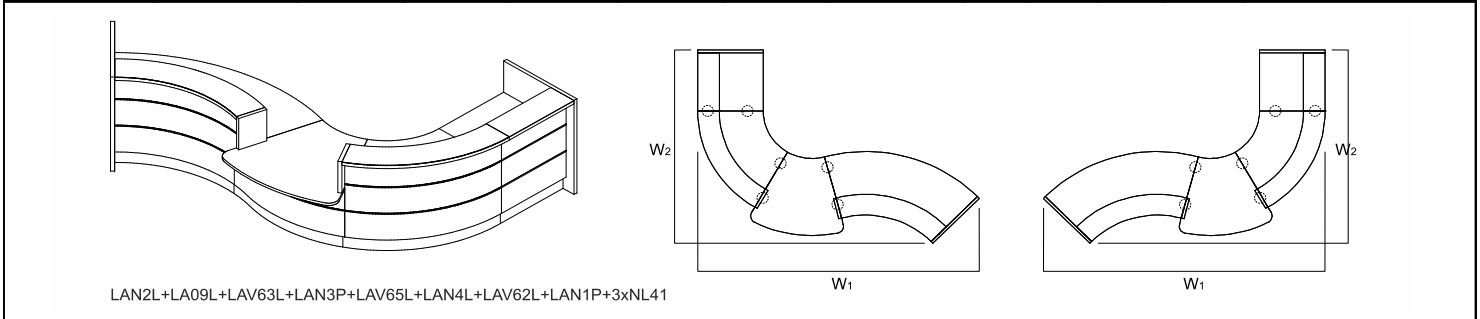

INDEX SYMBOL	DIMENSIONS [mm]						kg	m3	pcs	COMMENTS
	W₁	W₂	D₁	D₂	H					
LAV165L	2677	3946	-	-	1105	0.0	0.000	0		

DESCRIPTION

NET WEIGHT

VOLUME

NUMBER OF PACKAGES