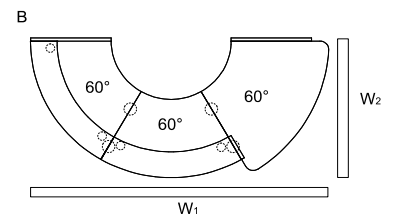

A: LAN1P+LAV62L+NL41+LAV64L+NL41+LAV64L+LAN2L
B: LAN1P+LAV64L+NL41+LAV64L+NL41+LAV62L+LAN2L

INDEX SYMBOL	DIMENSIONS [mm]						kg	m3	pcs	COMMENTS
	W₁	W₂	D₁	D₂	H					
A LAV06L	4199	1629	-	-	1105		269.5	2.345	20	
B LAV07L	4199	1629	-	-	1105		269.5	2.345	20