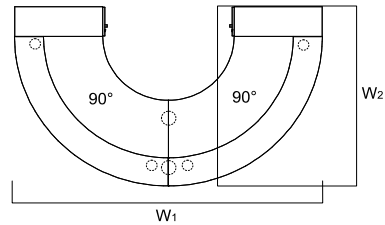

INDEX SYMBOL	DIMENSIONS [mm]									COMMENTS
	W ₁	W ₂	D ₁	D ₂	H		kg	m ³	pcs	
A LAV38L	4386	1639	-	1307	1105		252.3	2.106	19	
B LAV39L	4386	1639	-	-	1105		252.3	2.106	19	

LAN1P+LAV64L+NL41+LAV62L+NL41+LAV64L+LAN2L

INDEX SYMBOL	DIMENSIONS [mm]									COMMENTS
	W ₁	W ₂	D ₁	D ₂	H		kg	m ³	pcs	
LAV50L	4566	1307	-	-	1105		269.5	2.345	20	

DESCRIPTION

NET WEIGHT

VOLUME

NUMBER OF PACKAGES

RECEPTION DESKS SYSTEMS

LAN1+LAV64L+NL41+LAV90L+NL41+LAV90L+NL41+LAV64L+LAN2

INDEX SYMBOL	DIMENSIONS					[mm]	⚖️	📦	📦		COMMENTS
	W ₁	W ₂	D ₁	D ₂	H						
LAV51L	3202	3006	-	-	1105		410.0	3.741	27		

LAN1P+LAV90L+NL41+LAV90L+LAN2L

INDEX SYMBOL	DIMENSIONS					[mm]	⚖️	📦	📦		COMMENTS
	W ₁	W ₂	D ₁	D ₂	H						
LAV52L	3202	1639	-	-	1105		271.0	2.261	15		