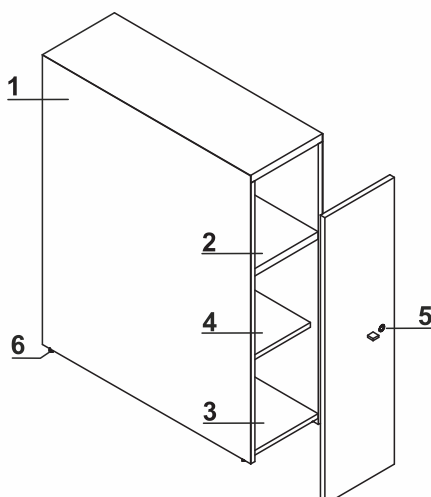

67 WHITE PASTEL

SUPPORTING LEG WHERE WORKTOPS CONNECT NL41

15 HIGH GLOSS WHITE

STACK-ON WORKTOP STORAGE FOR RECEPTION DESK

08 BLACK

26 ALUMINUM SATINATO

67 WHITE PASTEL

TECHNICAL SPECIFICATION

1. **Low side panel** -HPL high gloss - 38mm
2. **Side panel linking low and heigh fronts** - HPL high gloss - 38mm
3. **Cable grommets** - Ø80mm
4. **Supporting leg NE41**- required for connecting the tops
5. **High side panel** - HPL high gloss - 38mm
6. **Option with additional charge** - working top with lowered monitor shelf - MFC 28mm, PVC edge
7. Light switch
8. **LMS05** - reception desk storage; order separately
9. **Shelf** - MFC 18mm, PVC edge
10. **Top** - MFC 12mm, PVC edge
11. **Body** - MFC 18mm, PVC edge
12. **Optional front with lock** - universal (left, right) - MFC 18mm, PVC edge; - ordered as separate element

ATTENTION - Interior of the front in white

ENDING STORAGE

1. **Storage as ending element** - MFC 18mm, PVC edge
2. **Shelf** - MFC 28mm, PVC edge
3. **Base** - MFC 18mm, PVC edge
4. Shelf with possibility of height regulation, MFC 18mm, PVC edge
5. **Front** - HPL - high gloss 38mm
6. **Leveling** - 5mm range