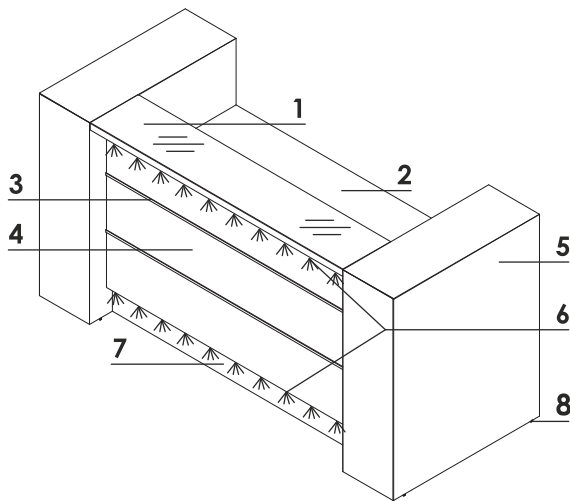

TECHNICAL SPECIFICATION

1. **Top** - MFC 28mm + Glass LACOBEL 4mm (32mm)
2. **Worktop** - MFC 28mm, PVC edge
3. **Decorative stripe** - PVC, colour 09-aluminum
4. **Front** - HPL - high gloss
5. **Storage as ending element** - MFC 18mm, PVC edge
6. **LED Lighting** - white
7. **Kick plate** - HPL - brushed aluminium
8. **Leveling** - 5mm range