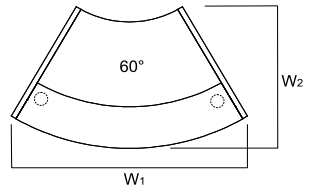

INDEX SYMBOL	DIMENSIONS					[mm]	⚖️	📦	📦		COMMENTS
	W ₁	W ₂	D ₁	D ₂	H						
LAV51L	3202	3006	-	-	1105		410.0	3.741	27		

LAN1P+LAV90L+NL41+LAV90L+LAN2L

INDEX SYMBOL	DIMENSIONS					[mm]	⚖️	📦	📦		COMMENTS
	W ₁	W ₂	D ₁	D ₂	H						
LAV52L	3202	1639	-	-	1105		271.0	2.261	15		

LAD10+LAP10+LAV90L+NL41+LAV90L+LAL10+LAD10

INDEX SYMBOL	DIMENSIONS					[mm]	⚖️	📦	📦		COMMENTS
	W ₁	W ₂	D ₁	D ₂	H						
LAV61L	3202	1919	-	-	1105		328.0	2.909	17		

DESCRIPTION

⚖️ NET WEIGHT

📦 VOLUME

📦 NUMBER OF PACKAGES

LAD10+LAP10+LAV90L+LAL10+LAD10

INDEX SYMBOL	DIMENSIONS [mm]									COMMENTS
	W ₁	W ₂	D ₁	D ₂	H		kg	m ³	pcs	
LAV73L	2713	1353	-	-	1105		217.5	1.798	10	

DESCRIPTION

NET WEIGHT

VOLUME

NUMBER OF PACKAGES

RECEPTION DESKS SYSTEMS

LAN1P+LAV64L+LAN2L

INDEX SYMBOL	DIMENSIONS [mm]									COMMENTS
	W ₁	W ₂	D ₁	D ₂	H		kg	m ³	pcs	
LAV54L	1666	1029	-	-	1105		119.5	0.779	7	

LAD10+LAP10+LAV64L+LAL10+LAD10

INDEX SYMBOL	DIMENSIONS [mm]									COMMENTS
	W ₁	W ₂	D ₁	D ₂	H		kg	m ³	pcs	
LAV74L	2151	1183	-	-	1105		176.5	1.427	9	