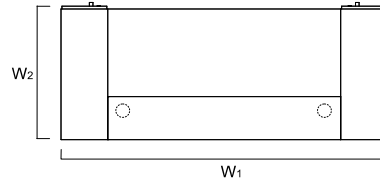

RECEPTION DESKS SYSTEMS

INDEX SYMBOL	DIMENSIONS [mm]									COMMENTS
	W ₁	W ₂	D ₁	D ₂	H		kg	m ³	pcs	
LAV96L	920	454	-	-	1105		51.5	0.182	7	

09
13
16
LAN1P+LA23L+LAN2L

INDEX SYMBOL	DIMENSIONS [mm]									COMMENTS
	W ₁	W ₂	D ₁	D ₂	H		kg	m ³	pcs	
LAV95L ⁰⁹	920	917	-	-	1105		88.0	0.252	6	
LAV75L ¹³	1366	917	-	-	1105		127.6	0.369	8	
LAV76L ¹⁶	1666	917	-	-	1105		145.5	0.424	8	
LAV77L ²³	2366	917	-	-	1105		182.0	0.584	9	

DESCRIPTION

NET WEIGHT

VOLUME

NUMBER OF PACKAGES

RECEPTION DESKS SYSTEMS

¹³
¹⁶
LAD10+LAP10+LA23L+LAL10+LAD10

INDEX SYMBOL	DIMENSIONS [mm]						⚖️	📦	📦		COMMENTS
	W ₁	W ₂	D ₁	D ₂	H						
¹³ LAV01L	1926	937	-	-	1105		184.6	1.016	10		
¹⁶ LAV02L	2226	937	-	-	1105		202.5	1.072	10		
²³ LAV03L	2926	937	-	-	1105		239.0	1.231	11		