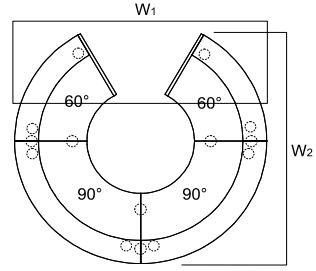

INDEX SYMBOL	DIMENSIONS [mm]									COMMENTS
	W ₁	W ₂	D ₁	D ₂	H		kg	m ³	pcs	
A LAV36L	6352	1503	-	-	1105		325.4	2.715	26	
B LAV37L	6352	1503	-	-	1105		325.4	2.715	26	

A

B

A: LAN1P+LAV62L+NL41+LAV64L+NL41+LAN4L+LAV66L+LAN6L
 B: LAN5P+LAV66L+NL41+LAN3P+LAV64L+NL41+LAV62L+LAN2L

INDEX SYMBOL	DIMENSIONS [mm]									COMMENTS
	W ₁	W ₂	D ₁	D ₂	H		kg	m ³	pcs	
A LAV38L	4386	1639	-	1307	1105		252.3	2.106	19	
B LAV39L	4386	1639	-	-	1105		252.3	2.106	19	

LAN1P+LAV64L+NL41+LAV62L+NL41+LAV64L+LAN2L

INDEX SYMBOL	DIMENSIONS [mm]									COMMENTS
	W ₁	W ₂	D ₁	D ₂	H		kg	m ³	pcs	
LAV50L	4566	1307	-	-	1105		269.5	2.345	20	

DESCRIPTION

NET WEIGHT

VOLUME

NUMBER OF PACKAGES

RECEPTION DESKS SYSTEMS

LAN1+LAV64L+NL41+LAV90L+NL41+LAV90L+NL41+LAV64L+LAN2

INDEX SYMBOL	DIMENSIONS					[mm]	⚖️	📦	📦		COMMENTS
	W ₁	W ₂	D ₁	D ₂	H						
LAV51L	3202	3006	-	-	1105		410.0	3.741	27		

LAN1P+LAV90L+NL41+LAV90L+LAN2L

INDEX SYMBOL	DIMENSIONS					[mm]	⚖️	📦	📦		COMMENTS
	W ₁	W ₂	D ₁	D ₂	H						
LAV52L	3202	1639	-	-	1105		271.0	2.261	15		