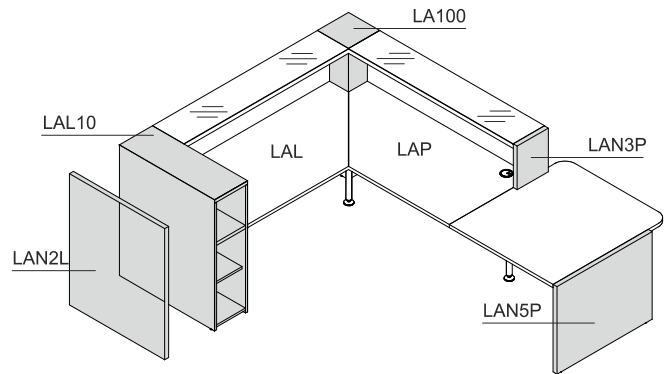

TECHNICAL SPECIFICATION
ENDING ELEMENTS APPLICATION