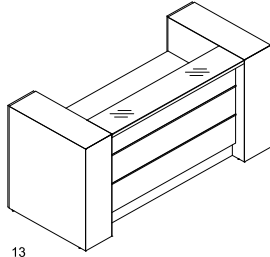

ATTENTION - Interior of the front in white

ENDING STORAGE

1. **Storage as ending element** - MFC 18mm, PVC edge
2. **Shelf** - MFC 28mm, PVC edge
3. **Base** - MFC 18mm, PVC edge
4. Shelf with possibility of height regulation, MFC 18mm, PVC edge
5. **Front** - HPL - high gloss 38mm
6. **Leveling** - 5mm range

RECEPTION DESKS SYSTEMS

INDEX SYMBOL	DIMENSIONS [mm]									COMMENTS
	W ₁	W ₂	D ₁	D ₂	H		kg	m ³	pcs	
LAV96L	920	454	-	-	1105		51.5	0.182	7	

09
13
16
LAN1P+LA23L+LAN2L

INDEX SYMBOL	DIMENSIONS [mm]									COMMENTS
	W ₁	W ₂	D ₁	D ₂	H		kg	m ³	pcs	
LAV95L ⁰⁹	920	917	-	-	1105		88.0	0.252	6	
LAV75L ¹³	1366	917	-	-	1105		127.6	0.369	8	
LAV76L ¹⁶	1666	917	-	-	1105		145.5	0.424	8	
LAV77L ²³	2366	917	-	-	1105		182.0	0.584	9	

DESCRIPTION

NET WEIGHT

VOLUME

NUMBER OF PACKAGES

RECEPTION DESKS SYSTEMS

¹³
¹⁶
LAD10+LAP10+LA23L+LAL10+LAD10

INDEX SYMBOL	DIMENSIONS [mm]						⚖️	📦	📦		COMMENTS
	W ₁	W ₂	D ₁	D ₂	H						
¹³ LAV01L	1926	937	-	-	1105		184.6	1.016	10		
¹⁶ LAV02L	2226	937	-	-	1105		202.5	1.072	10		
²³ LAV03L	2926	937	-	-	1105		239.0	1.231	11		